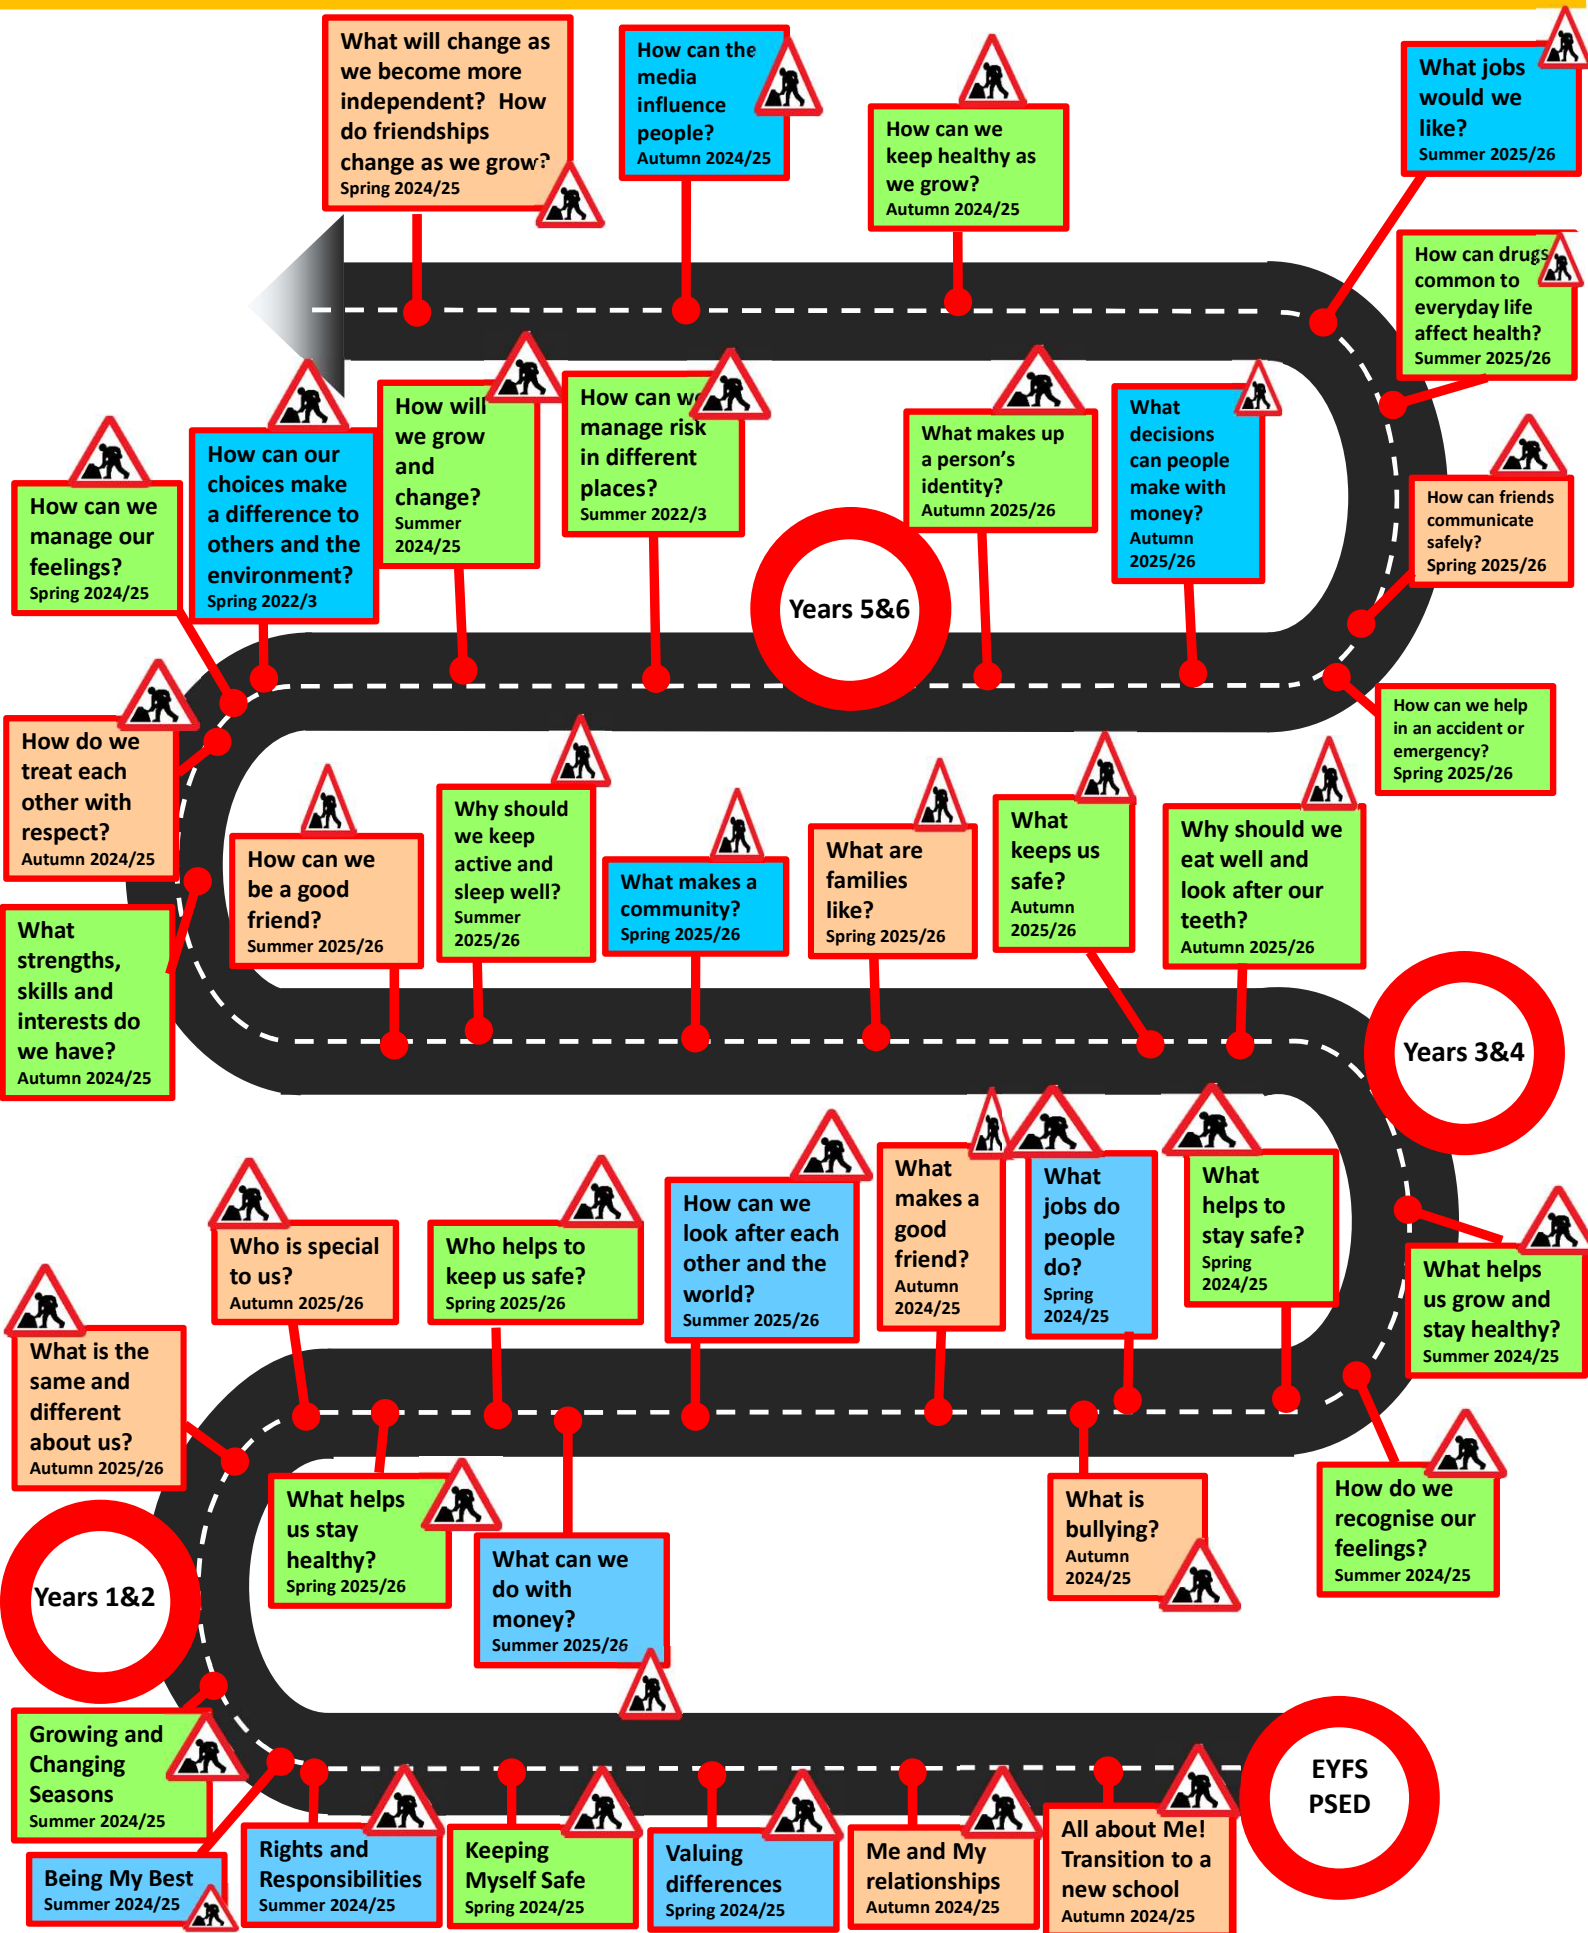

PSHE LEARNING JOURNEY

The curriculum has three strands: **Health and well-being** (Green) **Relationships** (Orange) **Living in the Wider World** (Blue)